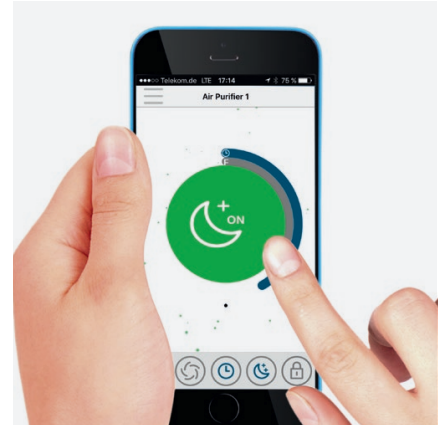

360° filter (HEPA + active carbon)

Performance turbo mode

Low energy consumption

Ultra quiet operation

Night mode

WiFi Connection

Corresponding app free of charge

Superior sensors for automatic mode

* With a room height of 2.50 m.

Product description

The compact air purifier AP30 PRO combines clear design with efficient air purification, while causing low noise emissions and low power consumption. The construction of the device ensures a maximum of air throughput and a optimum of filtration. The 360° multi layer filter Filters pollutants such as dust, particulate matter (PM10, PM2.5 and minor), pollen and acarid allergens, pathogens such as bacteria and mould spores, cigarette smoke, exhaust fumes (also NO₂), chemical vapours (Formaldehyde, Toluol, n-Butane, VOC,...) and odours from the idoor air. The central control panel EASY-TOUCH provides function modes such as automatic mode, Level 1/2/3, Turbo and Nightmode at one's fingertip. Further features such as a timer function, child lock, filter status or a customization of the automatic mode can be operated via the corresponding APP „IDEAL AIR PRO“. AP30 PRO automatically informs you, when to change the 360° filter. On an average, the 360° filter has to be changed after 12 months, depending on the intensity of the usage.

IDEAL

pure air. pure life.

HIGH-QUALITY CONTROL

EASY-TOUCH control in an intuitive and comfortable way. Functions: On/Off, Auto, Level 1/2/3, Turbo and Nightmode

COLOUR CODES INDICATE THE AIR QUALITY

The current air quality is indicated in a three-colour code via LED in the EASY-TOUCH panel.

APP „IDEAL AIR PRO“

Enabling further control and survey of your device. Available at Google Play & Apple App Store.

360° MULTI LAYER FILTER

The high performance 360° filter consists of a fine mesh prefilter, true HEPA filter and a layer with a very high activated carbon portion. Due to the circular design, the whole filter surface is optimally utilized. Optional textile cover.